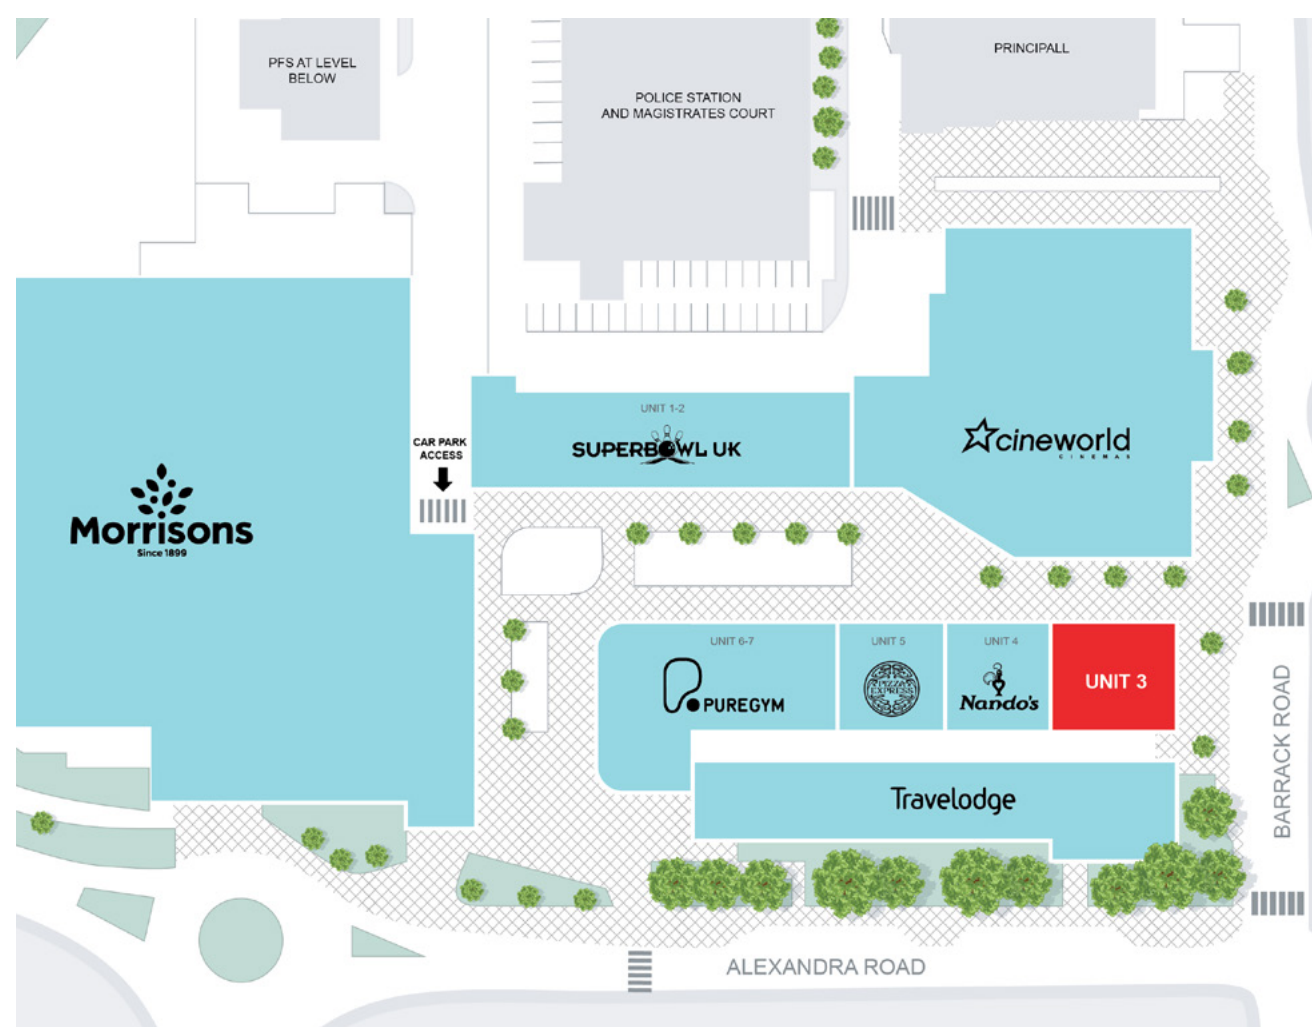

Location

Westgate Leisure is located within Aldershot town centre with access directly off the A323.

Farnborough lies 8 miles to the north and Guildford is 24 miles to the east along the A31.

There is a catchment of 324,000 within a 20 minute drive time with 36% of this population being Affluent Achievers.

Scheme

Westgate Leisure comprises 153,000 sq ft of leisure and retail accommodation with dedicated car parking at basement level for 500 cars.

Tenants include 8 screen Cineworld, Pure Gym, Nandos, Pizza Express, Superbowl, Travelodge & Morrisons. There is just one restaurant unit remaining.

Unit	Area (sq ft)
Cineworld (8 screens)	25,000
Travelodge (91 beds)	22,014
Superbowl	10,034
Available	3,315
Nando's	3,208
Pizza Express	3,146
Pure Gym	9,500
Morrisons	77,992

Terms

All accommodation is offered on new full repairing and insuring leases. For further information on current availability and quoting terms please call the agents direct.

Contact

George Haworth
0789 499 5857
george@cspretail.com

Stuart Burdon Bailey
07778 160091
stuart@editleisure.com

An investment by

MISREPRESENTATION ACT: Curson Sowerby Partners LLP for themselves and for the vendors or lessors of this property whose agents they are, give notice that (i) these particulars are produced in good faith, are set out as a general guide only and do not constitute any part of an offer or contract. They are believed to be correct but any intending purchasers or tenants should not rely on them as statements or representations of fact but must satisfy themselves as to the correctness of each of them. (ii) no person in the employment of Curson Sowerby Partners LLP has any authority to make or give any representation or warranty in relation to this property. 2024